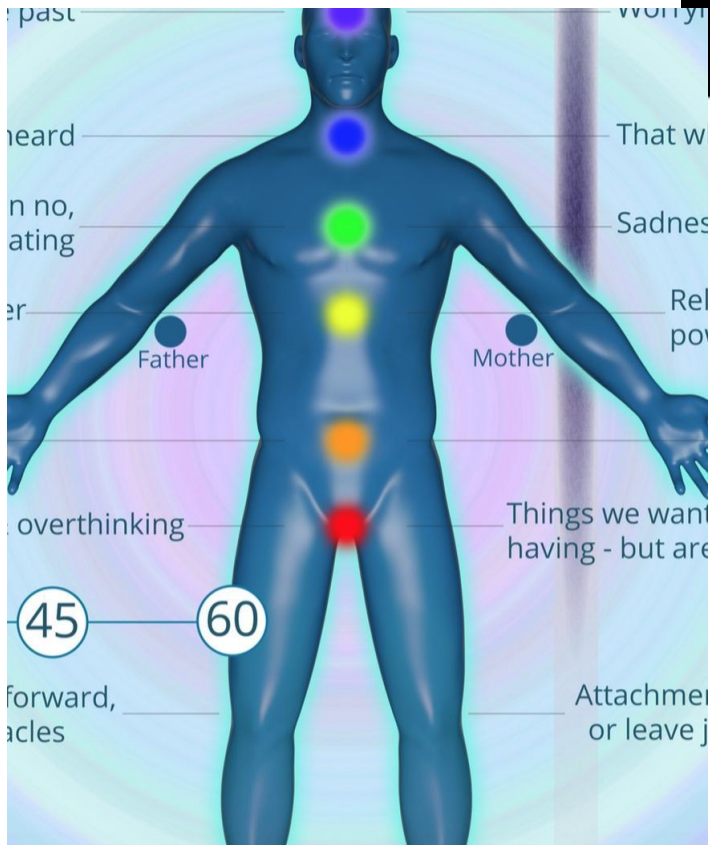

We are connected through Aether and Plasma to
ALL THAT IS - ALL ONE LIGHT

What exactly is our circuitry and how do we rewire it?

How does trauma impact our electrical system?

What is inflammation from an electric health perspective?

Biofield Anatomy

Significance of Energetic Imbalances

CLINICAL BENEFITS

OBSERVED OVER THE LAST 25+ YEARS

- *Increased creativity & resourcefulness*
- *Improved athletic performance & stamina*
- *Improved focus*
- *General relaxation*
- *Relief from PTSD symptoms*
- *Reduction/elimination of pain*
- *Faster recovery from injuries*
- *Diminished anxiety*
- *Elimination of fears and phobias*
- *Improved emotional balance*

ANXIETY RESEARCH STUDY

ANXIETY RESULTS - TRAIT

STAI Trait Anxiety Intervention Changes

Our recent study on anxiety (currently under peer review) demonstrated that all participants experienced significant drops in their anxiety after just 3 Biofield Tuning sessions - one hour a week for 3 consecutive weeks.