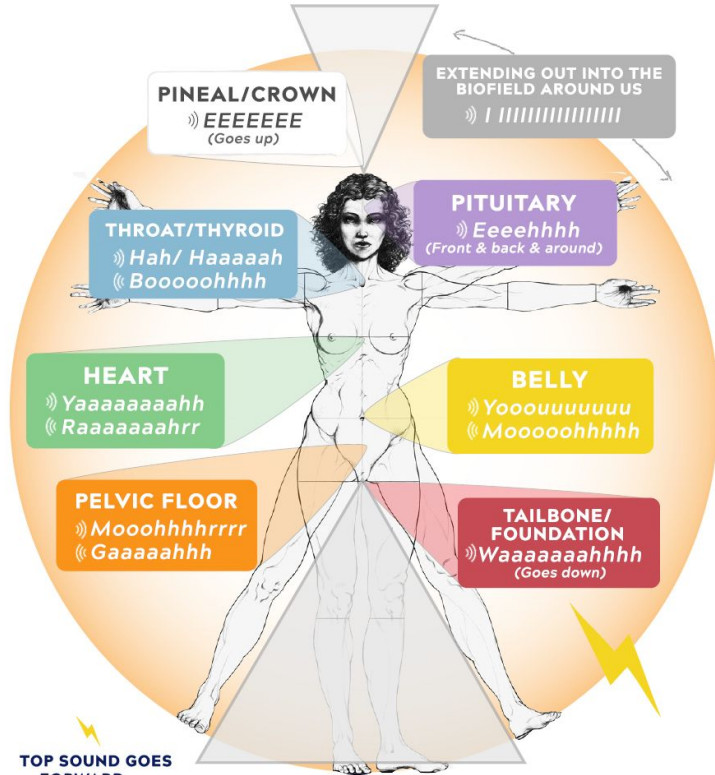

Cymatics

the study of wave
forms made visible

cymascope.com

Cymascope

Created by
John Stuart Reid

soundmadevisible

www.soundmadevisible.com

And so do Tuning Forks

and every instrument!

Tuning forks act as a MIRROR, METRONOME and MAGNET

With the physics principles of RESONANCE AND ENTRAINMENT

Applying forks with ATTENTION and INTENTION makes them an extension of our own MINDS

Our bodies are SELF TUNING INSTRUMENTS designed for HARMONY

Sound engages SYNTROPY and LEVITY

soundmadevisible®
CORPORATION, LLC

This means that our voices
make electricity!

Word, Power and Sound

SONIC ANATOMY TONES

TOP SOUND GOES FORWARD
BOTTOM SOUND GOES BACKWARDS

©2021 Eileen McKusick & Brothers Koren

SONIC ANATOMY RESONANT ZONES

©2021 Eileen McKusick & Brothers Koren

1. FOUNDATION ZONE - low speaking tone
2. POWER ZONE - squeezing from the belly
3. RECEPTIVE ZONE - softening in the heart
4. EXPLORATIVE ZONE - playing through the face
5. PROJECTIVE ZONE - opening through the top of the head voice