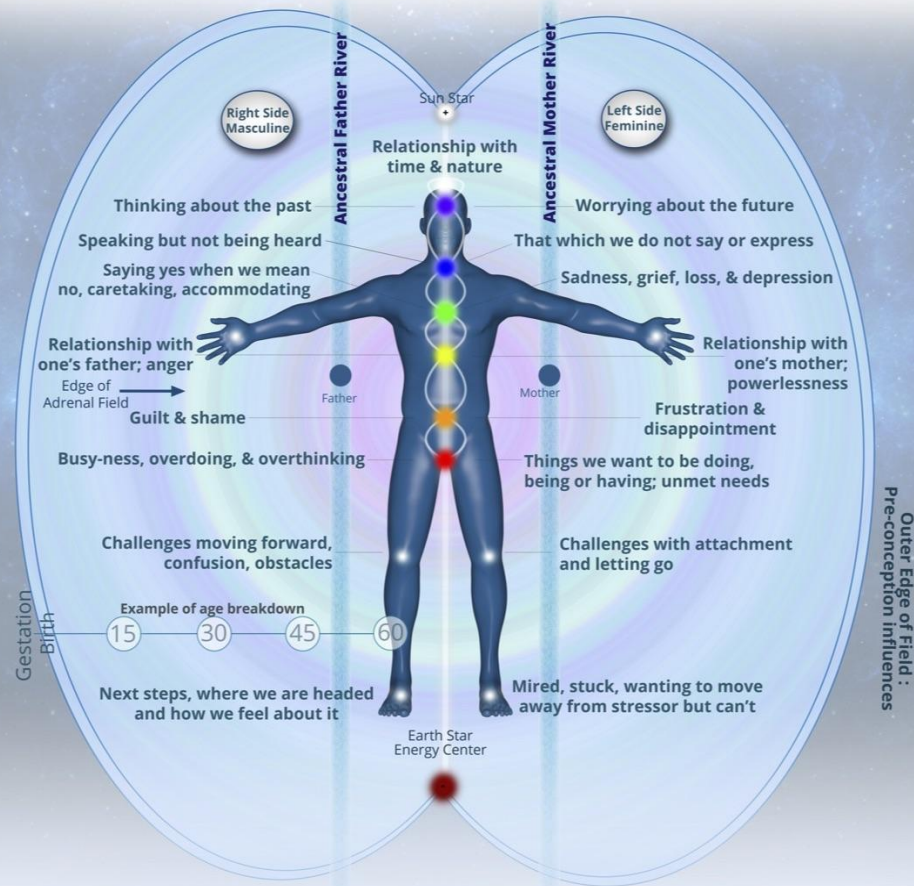

We are connected through Aether and Plasma to
ALL THAT IS - ALL ONE LIGHT

What exactly is our circuitry and how do we rewire it?

How does trauma impact our electrical system?

What is inflammation from an electric health perspective?

Biofield Anatomy

Significance of Energetic Imbalances

CLINICAL BENEFITS

OBSERVED OVER THE LAST 25+ YEARS

- *Increased creativity & resourcefulness*
- *Improved athletic performance & stamina*
- *Improved focus*
- *General relaxation*
- *Relief from PTSD symptoms*
- *Reduction/elimination of pain*
- *Faster recovery from injuries*
- *Diminished anxiety*
- *Elimination of fears and phobias*
- *Improved emotional balance*

ANXIETY RESEARCH STUDY

ANXIETY RESULTS - TRAIT

STAI Trait Anxiety Intervention Changes

Our recent study on anxiety (currently under peer review) demonstrated that all participants experienced significant drops in their anxiety after just 3 Biofield Tuning sessions - one hour a week for 3 consecutive weeks.

CHANGE IN SPOKEN LANGUAGE (NEGATIVE EMOTION WORDS)

Participants also exhibited a significant drop in the use of “negative emotion words” while providing a voice note response the text question, “How is your day going”? All expressed that they overall felt calmer and better able to handle everyday stressors.