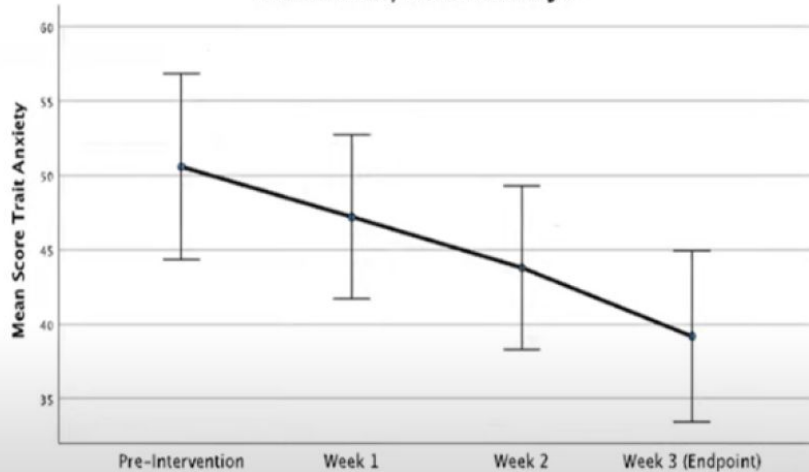

Biofield Anatomy

Significance of Energetic Imbalances

CLINICAL BENEFITS

OBSERVED OVER THE LAST 25+ YEARS

- *Increased creativity & resourcefulness*
- *Improved athletic performance & stamina*
- *Improved focus*
- *General relaxation*
- *Relief from PTSD symptoms*
- *Reduction/elimination of pain*
- *Faster recovery from injuries*
- *Diminished anxiety*
- *Elimination of fears and phobias*
- *Improved emotional balance*

ANXIETY RESEARCH STUDY

ANXIETY RESULTS - TRAIT

STAI Trait Anxiety Intervention Changes

Our recent study on anxiety (currently under peer review) demonstrated that all participants experienced significant drops in their anxiety after just 3 Biofield Tuning sessions - one hour a week for 3 consecutive weeks.