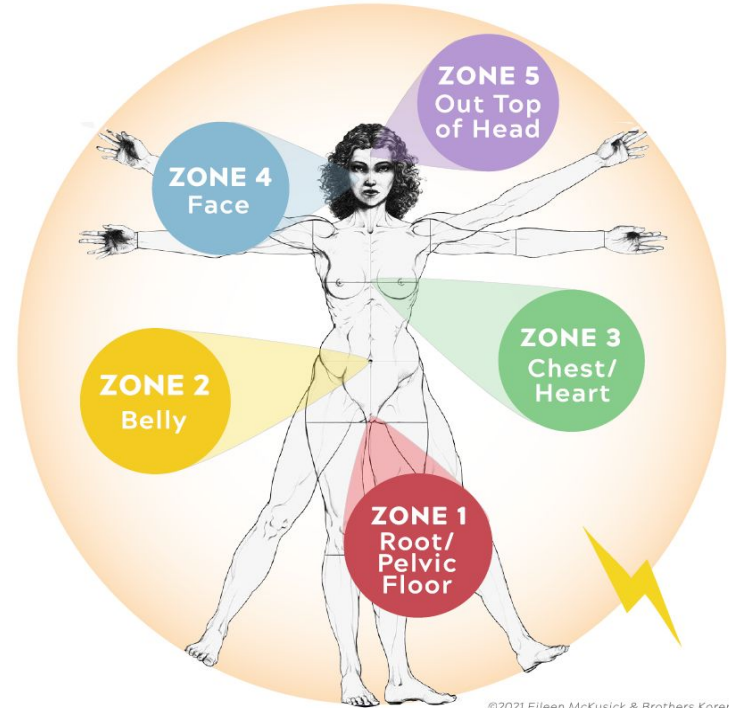

and every instrument!

Tuning forks act as a MIRROR, METRONOME and MAGNET

With the physics principles of RESONANCE AND ENTRAINMENT

Applying forks with ATTENTION and INTENTION makes them an extension of our own MINDS

Our bodies are SELF TUNING INSTRUMENTS designed for HARMONY

Sound engages SYNTROPY and LEVITY

soundmadevisible®
CORPORATION, LLC

This means that our voices
make electricity!

Word, Power and Sound

SONIC ANATOMY TONES

TOP SOUND GOES FORWARD
BOTTOM SOUND GOES BACKWARDS

©2021 Eileen McKusick & Brothers Koren

SONIC ANATOMY RESONANT ZONES

©2021 Eileen McKusick & Brothers Koren

1. FOUNDATION ZONE - low speaking tone
2. POWER ZONE - squeezing from the belly
3. RECEPTIVE ZONE - softening in the heart
4. EXPLORATIVE ZONE - playing through the face
5. PROJECTIVE ZONE - opening through the top of the head voice