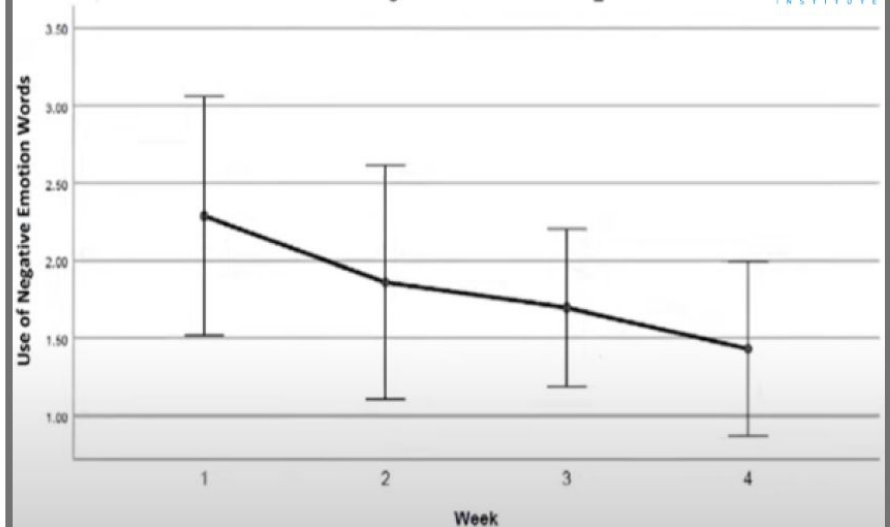

CHANGE IN SPOKEN LANGUAGE (NEGATIVE EMOTION WORDS)

Participants also exhibited a significant drop in the use of “negative emotion words” while providing a voice note response the text question, “How is your day going”? All expressed that they overall felt calmer and better able to handle everyday stressors.